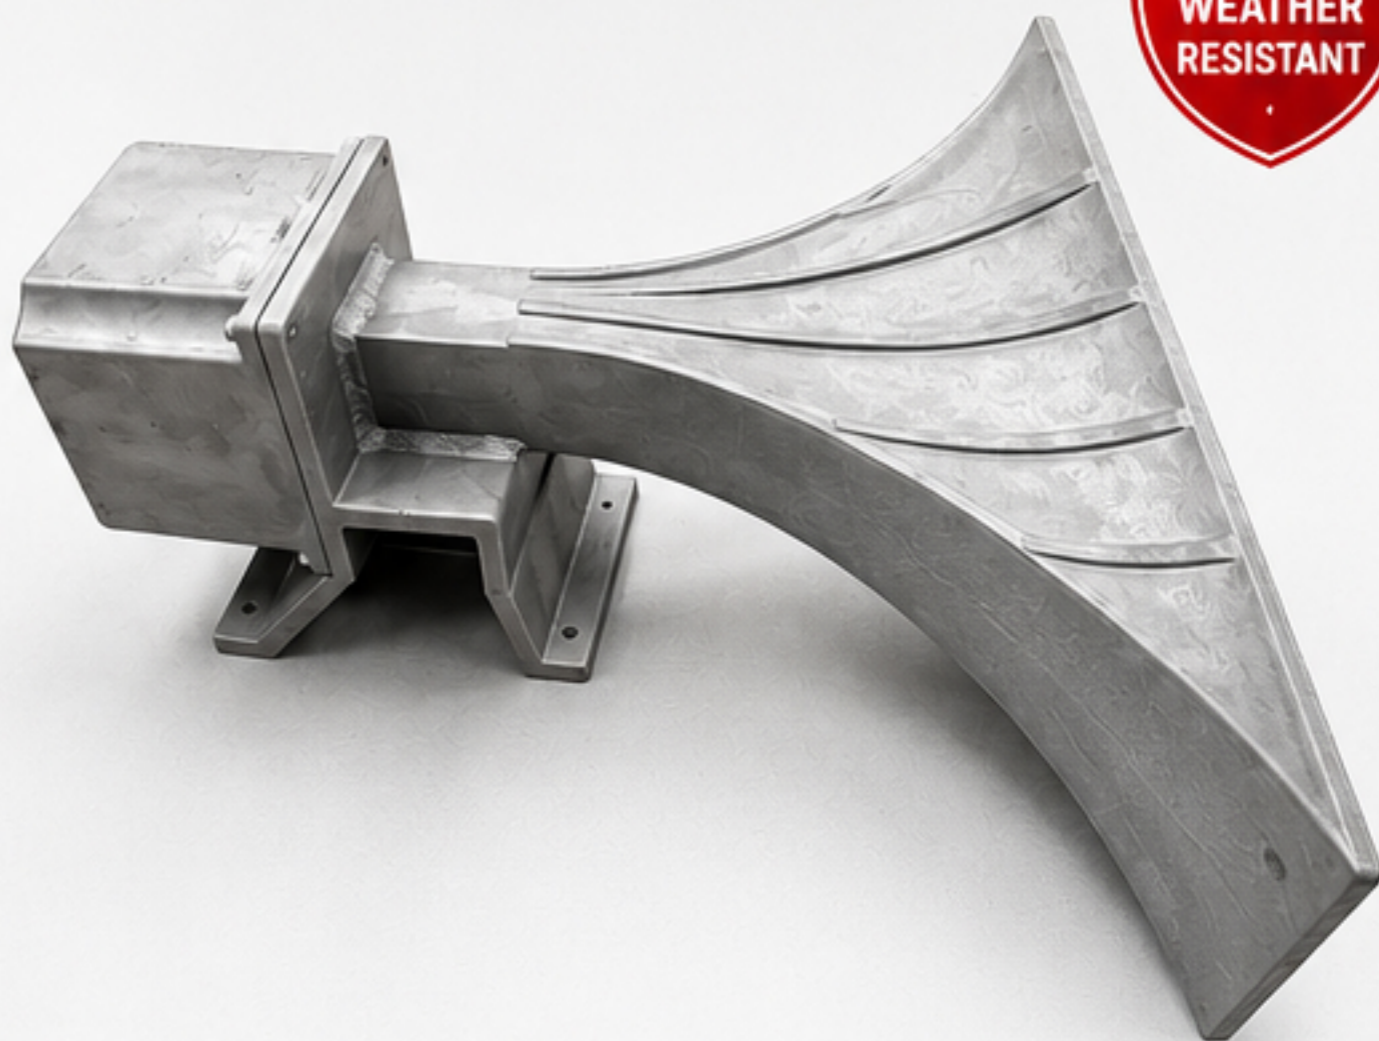

DIRECTIONAL SIREN SPEAKER

POWERFUL • CLEAR • RELIABLE

EWARS360-H

EWARS360-H Directional Siren Speaker is designed for early warning systems, emergency alerts, public announcement and industrial applications where long range and clear sound are essential.

HIGH OUTPUT SOUND

Delivers powerful voice and siren with clear sound projection.

LONG RANGE PERFORMANCE

110 – 112 dB sound level at 30 meters.

DURABLE CONSTRUCTION

Aluminium die-cast horn with strong and sturdy design.

WEATHER RESISTANT

Built to withstand harsh outdoor environment.

EASY INSTALLATION

Designed for pole mount or wall mount installation.

TECHNICAL SPECIFICATIONS

Product Type	Directional Siren Speaker
Driver Power	100 Watt / 150 Watt
Sound Pressure Level	110 – 112 dB @ 30 Meter
Frequency Response	300 Hz – 12 kHz
Impedance	8 Ohm / 16 Ohm
Operating Voltage	12VDC – 48VDC
Horn Material	Aluminium Die-Cast Alloy
Body Material	Aluminium Alloy
Finish	Industrial Grey
Mounting	Pole Mount / Wall Mount
Weather Protection	IP66 Weather Resistant
Operating Temperature	-30°C to +70°C
Weight (Without Bracket)	Approx. 10 kg
Application	Early Warning System, Emergency Alarm, Public Address, Industrial Use

WEIGHT

AVG. 10 kg
(Without Bracket)

APPLICATIONS

KEY FEATURES

- High efficiency 100W / 150W driver
- 110 – 112 dB sound level at 30 meters
- Wide operating voltage 12 – 48VDC
- Robust aluminium alloy construction
- Weatherproof and anti-corrosion design
- Easy installation and low maintenance
- Suitable for outdoor and industrial environments