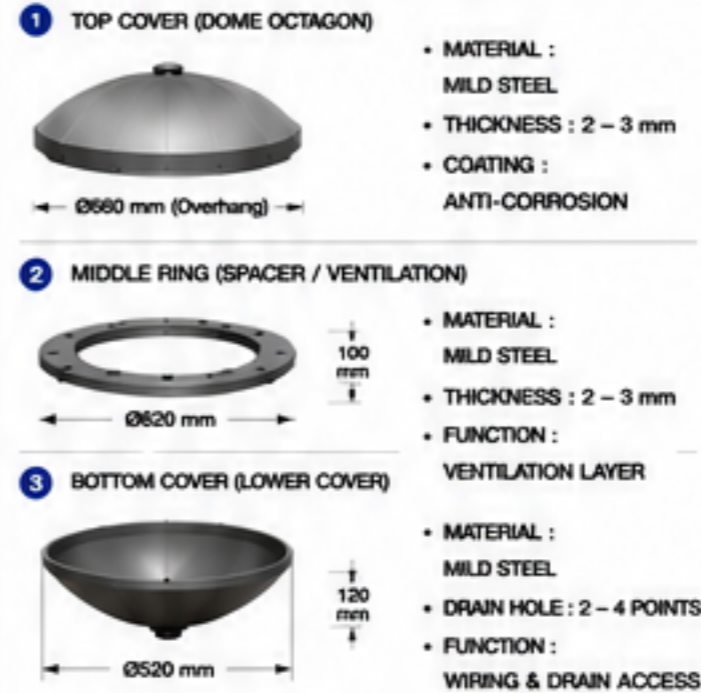

EASY INSTALLATION
Modular design for quick and secure installation

6 UNIT HORN OMNI – 3 LAYER COVER SYSTEM

12 SPEAKER TOTAL (2 LAYER x 6 SPEAKER)

TOP VIEW (PLAN VIEW)

SIDE VIEW

EXPLODED VIEW

POLE MOUNTING OPTIONS (3 CHOICES)

POLE CLAMP DETAIL

NOTE:
USE 2 SET CLAMP (TOP & BOTTOM) FOR MAXIMUM STABILITY

3 LAYER COVER - SPECIFICATION

AIR FLOW & RAIN WATER FLOW

WATER & DUST PROTECTION IP66

WATER DRAIN HOLE (GASKET)

EASY INSTALLATION