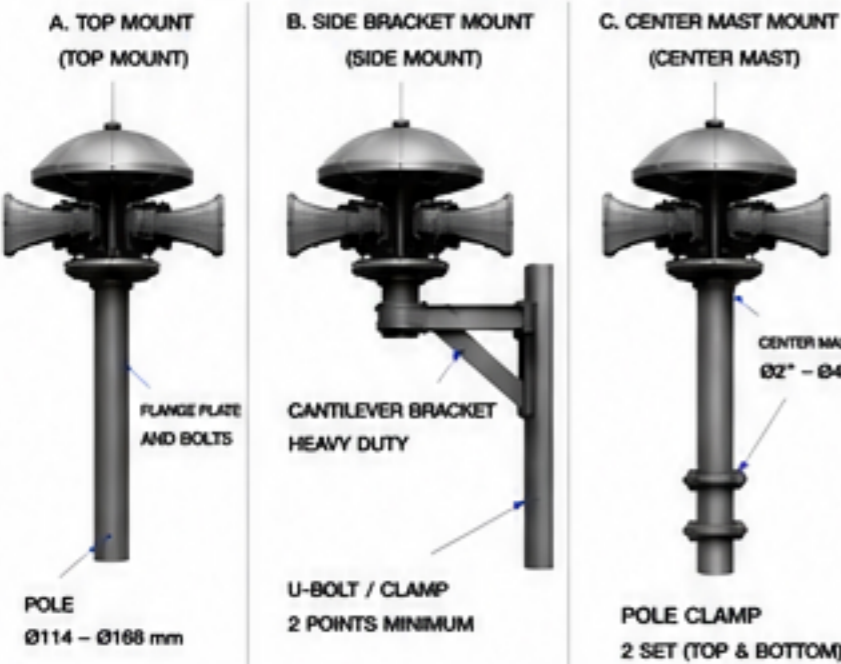

EASY INSTALLATION
Modular design for quick and secure installation

6 UNIT HORN OMNI – 3 LAYER COVER SYSTEM

12 SPEAKER TOTAL (2 LAYER x 6 SPEAKER)

TOP VIEW (PLAN VIEW)

SIDE VIEW

EXPLODED VIEW

POLE MOUNTING OPTIONS (3 CHOICES)

POLE CLAMP DETAIL

NOTE:
USE 2 SET CLAMP (TOP & BOTTOM) FOR MAXIMUM STABILITY

3 LAYER COVER - SPECIFICATION

AIR FLOW & RAIN WATER FLOW

WATER & DUST PROTECTION IP66

WATER DRAIN HOLE (GASKET)

EASY INSTALLATION