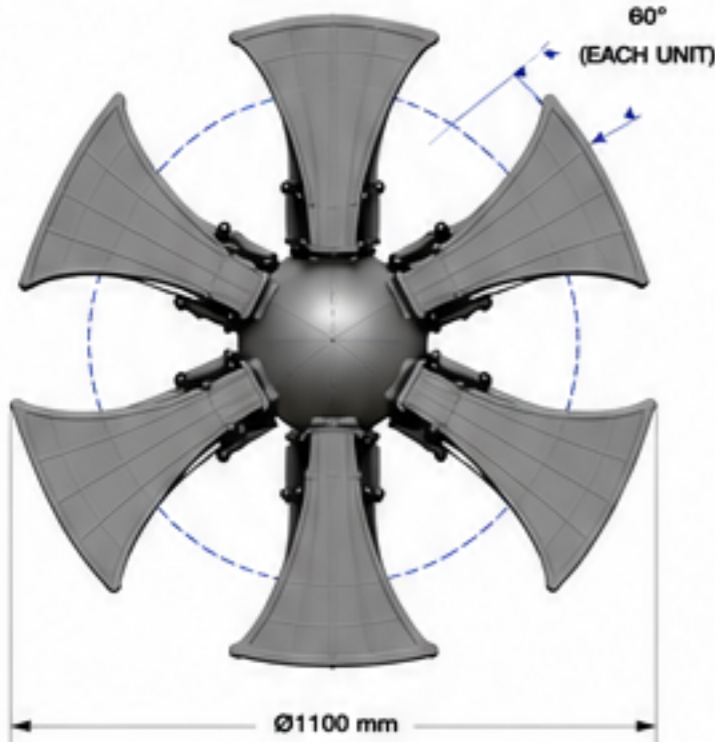

TOP VIEW (PLAN VIEW)