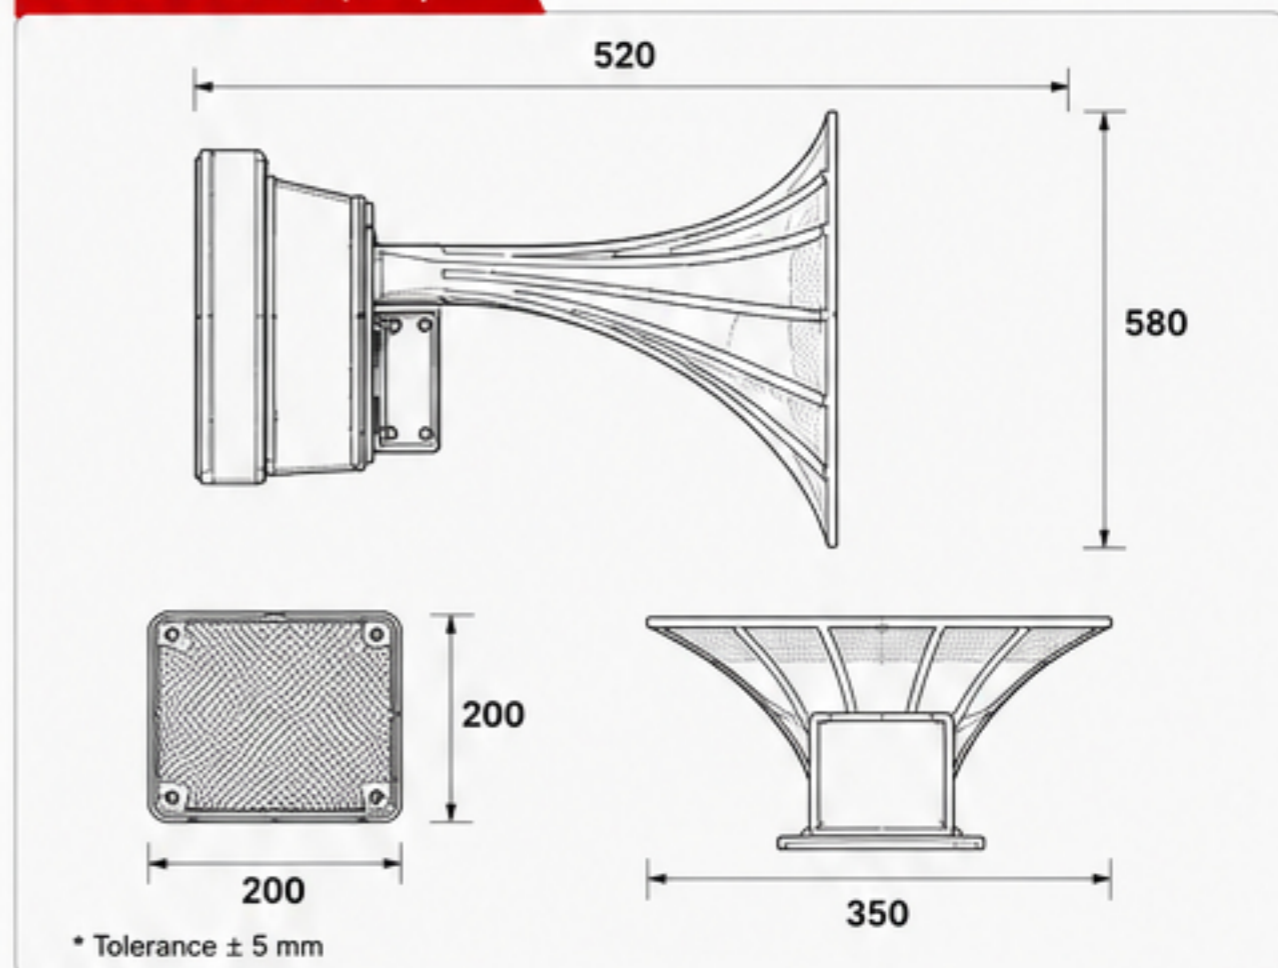

WEATHER RESISTANT

Built to withstand harsh outdoor environment.

EASY INSTALLATION

Designed for pole mount or wall mount installation.

TECHNICAL SPECIFICATIONS

Product Type	Directional Siren Speaker
Driver Power	100 Watt / 150 Watt
Sound Pressure Level	110 – 112 dB @ 30 Meter
Frequency Response	300 Hz – 12 kHz
Impedance	8 Ohm / 16 Ohm
Operating Voltage	12VDC – 48VDC
Horn Material	Aluminium Die-Cast Alloy
Body Material	Aluminium Alloy
Finish	Industrial Grey
Mounting	Pole Mount / Wall Mount
Weather Protection	IP66 Weather Resistant
Operating Temperature	-30°C to +70°C
Weight (Without Bracket)	Approx. 10 kg
Application	Early Warning System, Emergency Alarm, Public Address, Industrial Use

DIMENSIONS (mm)

SOUND PERFORMANCE

110 - 112 dB
SOUND LEVEL AT 30 METERS

IDEAL FOR :

- Voice Announcement
- Siren Alerts
- Warning Signals
- Emergency Notifications

VOLTAGE RANGE

12VDC – 48VDC
Compatible with various power sources and siren controllers.