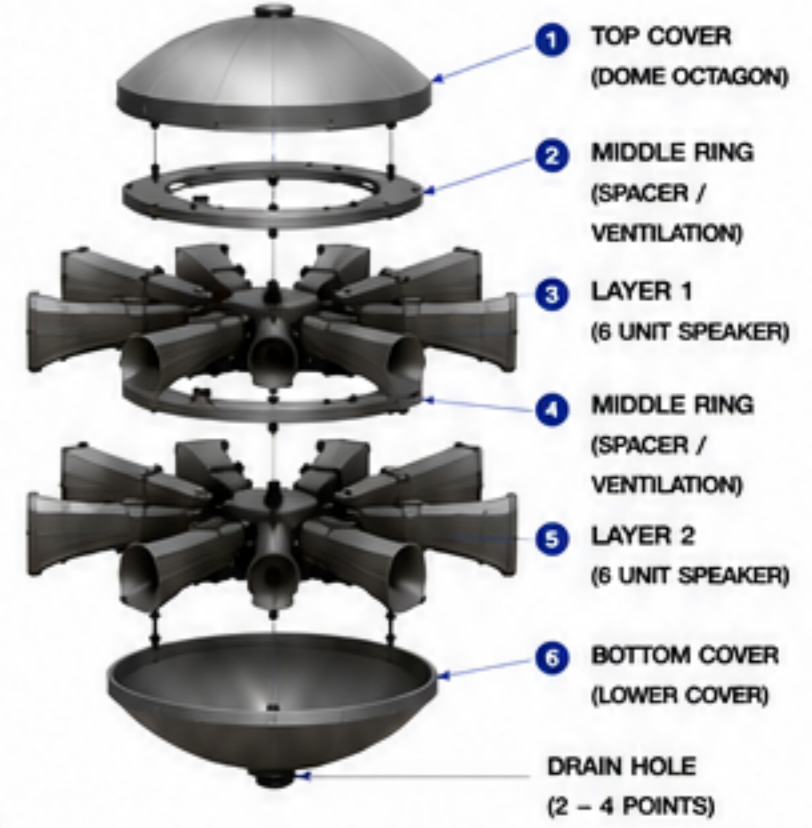

EASY INSTALLATION
Modular design for quick and secure installation

6 UNIT HORN OMNI – 3 LAYER COVER SYSTEM

12 SPEAKER TOTAL (2 LAYER x 6 SPEAKER)

TOP VIEW (PLAN VIEW)

SIDE VIEW

EXPLODED VIEW

POLE MOUNTING OPTIONS (3 CHOICES)

POLE CLAMP DETAIL

NOTE:
USE 2 SET CLAMP (TOP & BOTTOM) FOR MAXIMUM STABILITY

3 LAYER COVER - SPECIFICATION

AIR FLOW & RAIN WATER FLOW

WATER & DUST PROTECTION IP66

WATER DRAIN HOLE (GASKET)

EASY INSTALLATION