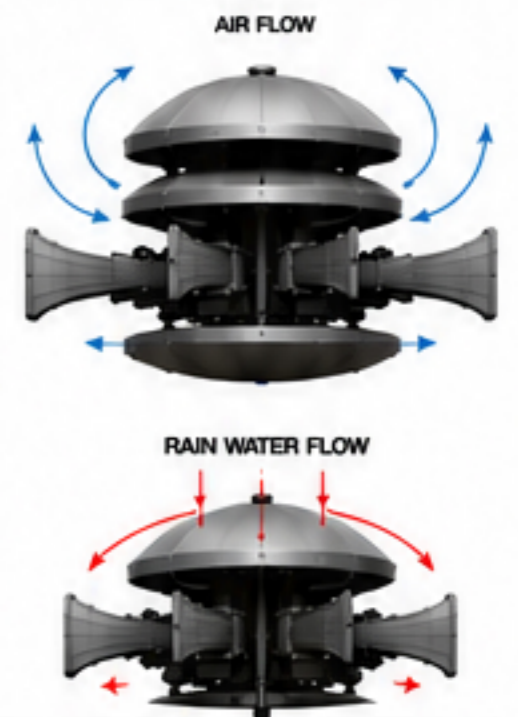

POLE CLAMP DETAIL

NOTE:
USE 2 SET CLAMP (TOP & BOTTOM) FOR MAXIMUM STABILITY

3 LAYER COVER - SPECIFICATION

AIR FLOW & RAIN WATER FLOW

WATER & DUST PROTECTION IP66

WATER DRAIN HOLE (GASKET)

EASY INSTALLATION