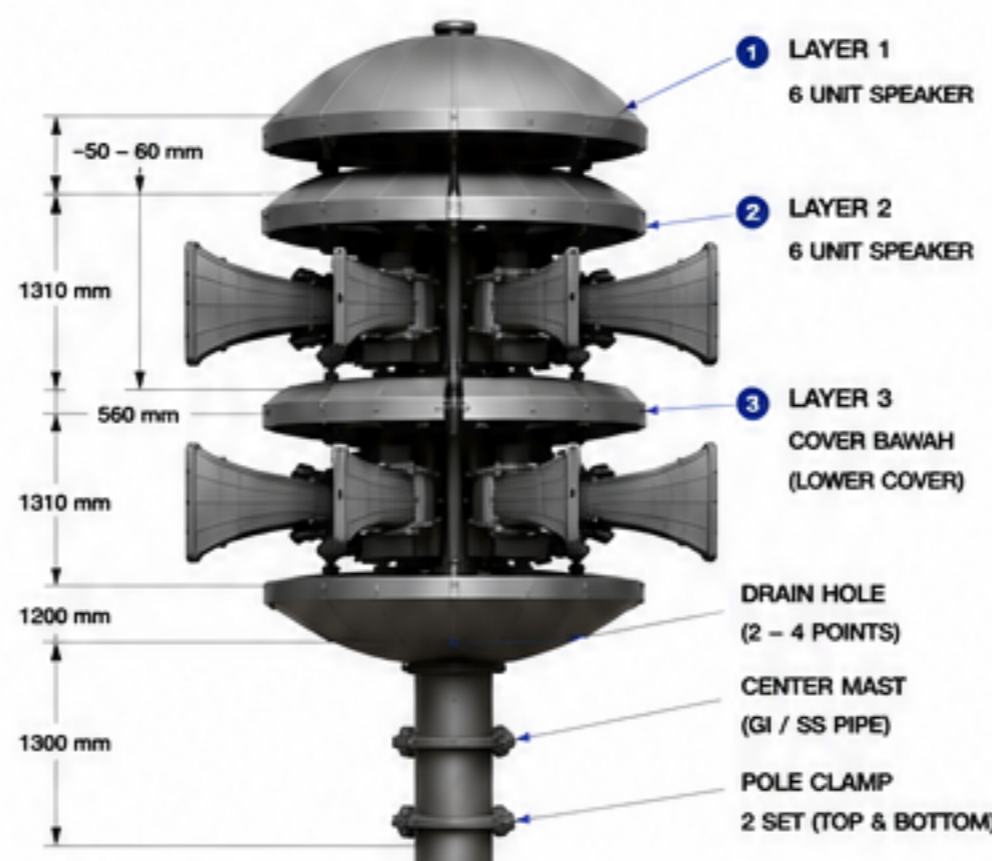

EASY INSTALLATION
Modular design for quick and secure installation

6 UNIT HORN OMNI – 3 LAYER COVER SYSTEM

12 SPEAKER TOTAL (2 LAYER x 6 SPEAKER)

TOP VIEW (PLAN VIEW)

SIDE VIEW

EXPLODED VIEW

POLE MOUNTING OPTIONS (3 CHOICES)

POLE CLAMP DETAIL

NOTE:
USE 2 SET CLAMP (TOP & BOTTOM) FOR MAXIMUM STABILITY

3 LAYER COVER - SPECIFICATION

AIR FLOW & RAIN WATER FLOW

WATER & DUST PROTECTION IP66

WATER DRAIN HOLE (GASKET)

EASY INSTALLATION